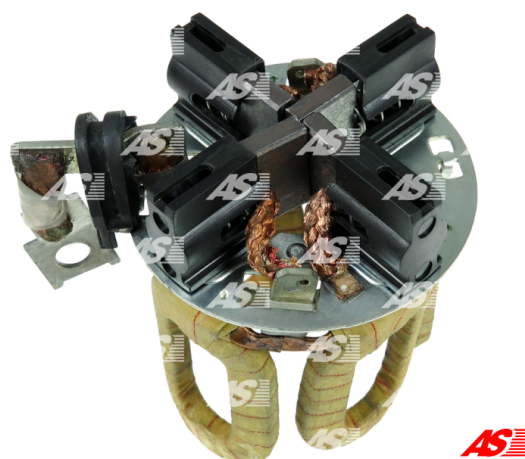

## Data

AS index	SF0067S
Category	Starter field coils with brush holders
Producer	AS-PL
Replacement for	Bosch

## Product features

Voltage [ V ]	12
Power [ kw ]	3
O.D.1 [ mm ]	91.60
H.1 [ mm ]	115.00
Rotation	CW
Brush holder	SBH0049
Brush gear:	BSX222-223