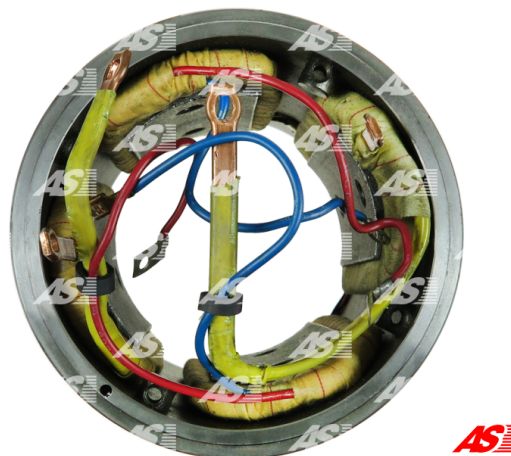

Data

AS index	SF0059S
Category	Starter yokes with field coils
Producer	AS-PL
Replacement for	Bosch

Product features

Voltage [V]	24
Power [kw]	9
O.D.1 [mm]	150.50
H. [mm]	192.00
H.2 [mm]	140.00
Rotation	CW

Reference number (1)

Number	Producer
SF0059S	AS-PL

Application

AS-PL

Reference nb	Producer
S0276	AS-PL

BOSCH

Reference nb	Producer
0001510035	BOSCH