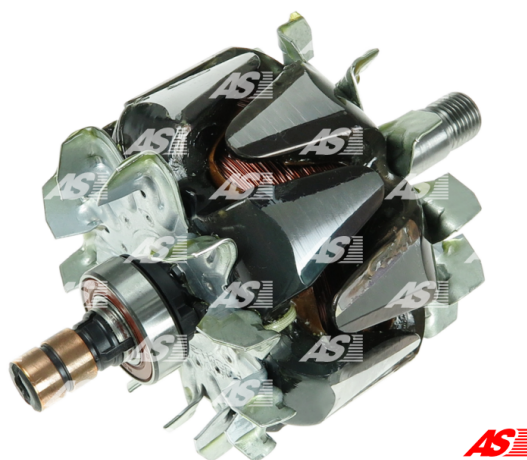

Data

AS index	AR0019(BOSCH)
Category	Alternator rotors
Producer	Bosch
Replacement for	Bosch

Product features

Voltage [V]	24
Amp. [A]	80
O.D.1 [mm]	103.00
O.D.2 [mm]	17.00
L.1 [mm]	161.0
L.2 [mm]	44.00
d. [mm]	m16x1.5
Poles [qty]	12

Reference number (21)

Number	Producer
UD808582(BOSCH)AR	AS-PL
F00M131616	BOSCH
F00M131645	BOSCH
F00M131657	BOSCH
235054	CARGO
335076	CARGO
1450803	DAF
2860-5520	DIXIE
A/1191	GHIBAUDI
AVB0054	KRAUF
AVB0054DD	KRAUF
51261020011	MAN
51261020013	MAN
0001547915	MERCEDES
A0001547915	MERCEDES
A1191	ORME
1114000	POWERMAX
81114000	POWERMAX
2TB903213A	VW
BOSF00M131645	WOODAUTO
WRT69800	WOODAUTO