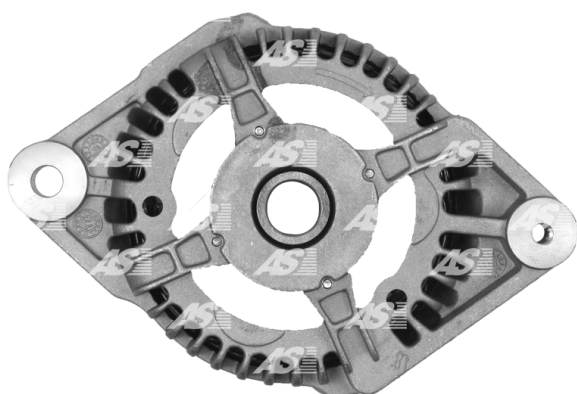

Data

| | |
|-----------------|---------------------------------------|
| AS index | ABR4024 |
| Category | Alternator d.e. brackets with stators |
| Producer | AS-PL |
| Replacement for | Magneti Marelli |

Product features

| | |
|---------------|--------|
| Voltage [V] | 12 |
| Amp. [A] | 80 |
| I.D.1 [mm] | 28.00 |
| I.D.2 [mm] | 92.20 |
| O.D.1 [mm] | 125.00 |
| Stator | AS4002 |
| Leads [qty] | 3 |

Reference number (3)

| Number | Producer |
|--------------|-----------------|
| 231039 | CARGO |
| 083615621010 | LUCAS |
| 83615621 | MAGNETI MARELLI |

Application

LUCAS

| Reference nb | Producer |
|--------------|----------|
| 063341704010 | LUCAS |