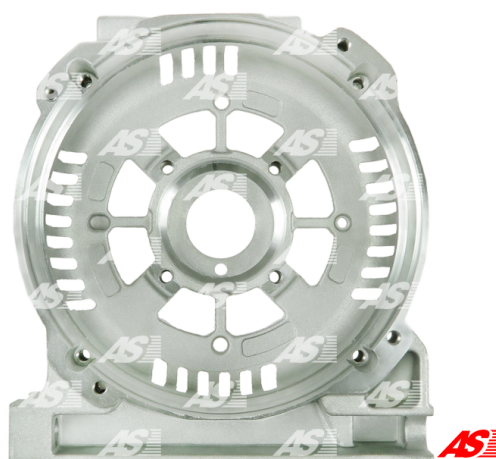

Data

AS index	ABR3030S
Category	Alternator d.e. brackets
Producer	AS-PL
Replacement for	

Product features

[mm]	131.80
I.D.2 [mm]	47.10
O.D.1 [mm]	137.00
H.1 [mm]	62.60

Reference number (4)

Number	Producer
A3082	AS-PL
UD51130ABR	AS-PL
234180	CARGO
ABV4180	KRAUF

Application

AS-PL

Reference nb	Producer
A3082	AS-PL

VALEO

Reference nb	Producer
2541922	VALEO
2541968	VALEO
2541992	VALEO
2542291	VALEO
2542347	VALEO
A13VI178	VALEO
A13VI202	VALEO
A13VI237	VALEO

Alternators, Starters & Parts

A13VI257

VALEO