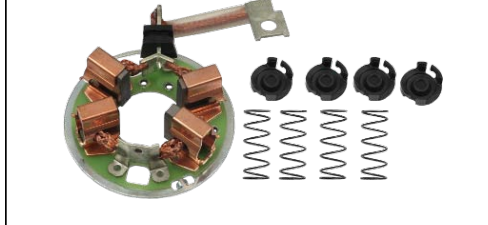

### S2039

**Cross:** Hitachi S114-901, S114-901A  
ELSTOCK 25-4126, LUCAS LRS02454  
**Size A 70, Size B 20, Power 1.40, Voltage 12,**  
**No./mount. holes 4, No./mount. holes with thread 4,**  
**No./teeth (fits into) 10, rotation CW**  
**For:** NISSAN

### S3087

**Cross:** Valeo D6RA74, 438092, 455961  
HC PARTS CS1244, DELCO 8000266  
**Size B -5, Voltage 12, No./mount. holes 3, No./mount.**  
**holes with thread 3, No./teeth (fits into) 9, rotation CW**  
**For:** CITROEN, FIAT, LANCIA, PEUGEOT

### S3085

**Cross:** Valeo D6RA70, D6RA107, D6RAP404, 455956  
HC PARTS CS1290, BOSCH 0986023480  
**Size B -1, Power 1.3, Voltage 12, No./mount. holes 3,**  
**No./mount. holes with thread 0, No./teeth (fits into) 10,**  
**rotation CW**  
**For:** CITROEN, PEUGEOT, RENAULT