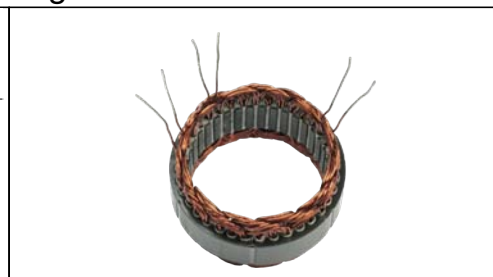

We have expanded our product offering :

AP3011

Cross: Valeo 593331
Cargo 235373
O.D. 48, **Bore** 17, **Width** 30.5, **Grooves** 6
For: Valeo 2542485, 2542921, 2543520, 2607209, 2607209A, SG7S016, TG7S011, TG7S013, TG7S015, Denso 1022118351, 1022118352, 1022118353 ...

ARE6070

Cross: Denso
Voltage 12
For: Denso 1042105140

AS6016

Cross: Denso
Cargo 235195, 330091, Orme S/3093
Voltage 12, **Amp.** 105, **O.D.** 118, **I.D.** 92, **H.** 29.5, **No. of leads** 6
For: Denso 1012100921, 1012100960, 1012100961, 1022118351, 1022118352, 1022118353, 1022118354, 1022118355, 1022118460, 1022118620, Ford 1305962 ...

AP6001

Cross: Denso
O.D. 55, **Bore** 17, **Width** 31, **Grooves** 6
For: Denso 1012100891

AS0036

Cross: Bosch 6033GD3043
 Orme S/3083
Voltage 12, **Amp.** 65, **O.D.** 125, **I.D.** 94, **H.** 27, **No. of leads** 3
For: Bosch 0120488296, 9120060023

S2025

Cross: Hitachi S114-877C, S114-877
Renault 8200126298
Size A 68, **Size B** 17, **Power** 1.4, **Voltage** 12, **No./mount. holes** 2, **No./mount. holes with thread** 0, **No./teeth** 11, **No./teeth (fits into)** 11, **rotation** CW
For: RENAULT