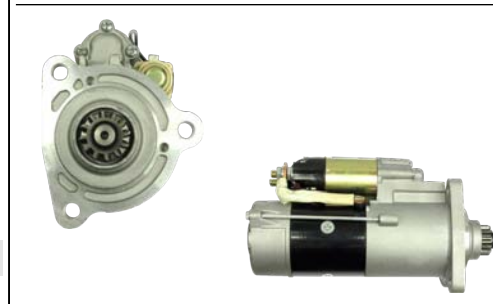

ARE6070

Cross: Denso
Voltage 12
For: Denso 1042105140

AS6016

Cross: Denso
Cargo 235195, 330091, Orme S/3093
Voltage 12, **Amp.** 105, **O.D.** 118, **I.D.** 92, **H.** 29.5, **No. of leads** 6
For: Denso 1012100921, 1012100960, 1012100961, 1022118351, 1022118352, 1022118353, 1022118354, 1022118355, 1022118460, 1022118620, Ford 1305962 ...

AP6001

Cross: Denso
O.D. 55, **Bore** 17, **Width** 31, **Grooves** 6
For: Denso 1012100891

AS0036

Cross: Bosch 6033GD3043
 Orme S/3083
Voltage 12, **Amp.** 65, **O.D.** 125, **I.D.** 94, **H.** 27, **No. of leads** 3
For: Bosch 0120488296, 9120060023

AR0028

Cross: Bosch F00M131635, F00M131617
Daf 160417, **Iveco** 42537052, 42537931
Voltage 24, **Amp.** 100, **O.D.** 110.5, **Shaft L.** 162, **Thread** M16-1.5
For: Bosch 0124655030, 0124655082, 0124655091, 0124655001, 0124655002, 0124655003, 0124655004, 0124655005, 0124655006, 0124655008, 0124655009 ...

AS6015

Cross: Denso
Voltage 12, **Amp.** 90, **O.D.** 117, **I.D.** 94, **H.** 29.5, **No. of leads** 6
For: Denso 1012100891

S5077

Cross: Mitsubishi M9T70173
Cargo 113917, **Delco** 19011504, 19011514
Size A 92, **Size B** 48, **Power** 6.2, **Voltage** 12, **No./mount. holes** 3, **No./mount. holes with thread** 0, **No./teeth** 12, **No./teeth (fits into)** 12, **rotation** CW
For: FREIGHTLINER
In offer also: S1018