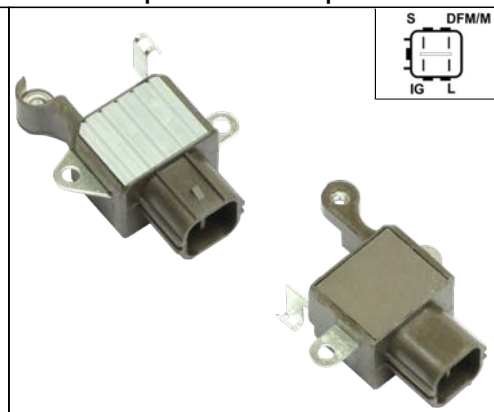

We have expanded our product offering :

AP3011

Cross: Valeo 593331
Cargo 235373
O.D. 48, **Bore** 17, **Width** 30.5, **Grooves** 6
For: Valeo 2542485, 2542921, 2543520, 2607209, 2607209A, SG7S016, TG7S011, TG7S013, TG7S015, Denso 1022118351, 1022118352, 1022118353 ...

ARE6070

Cross: Denso
Voltage 12
For: Denso 1042105140

AS6016

Cross: Denso
Cargo 235195, 330091, Orme S/3093
Voltage 12, **Amp.** 105, **O.D.** 118, **I.D.** 92, **H.** 29.5, **No. of leads** 6
For: Denso 1012100921, 1012100960, 1012100961, 1022118351, 1022118352, 1022118353, 1022118354, 1022118355, 1022118460, 1022118620, Ford 1305962 ...

AP6001

Cross: Denso
O.D. 55, **Bore** 17, **Width** 31, **Grooves** 6
For: Denso 1012100891

AS0036

Cross: Bosch 6033GD3043
 Orme S/3083
Voltage 12, **Amp.** 65, **O.D.** 125, **I.D.** 94, **H.** 27, **No. of leads** 3
For: Bosch 0120488296, 9120060023

S2025

Cross: Hitachi S114-877C, S114-877
Renault 8200126298
Size A 68, **Size B** 17, **Power** 1.4, **Voltage** 12, **No./mount. holes** 2, **No./mount. holes with thread** 0, **No./teeth** 11, **No./teeth (fits into)** 11, **rotation** CW
For: RENAULT