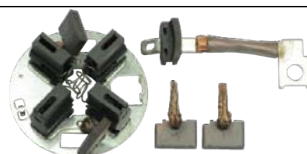

SBH0056

Cross: Bosch
For: Bosch 0001260025