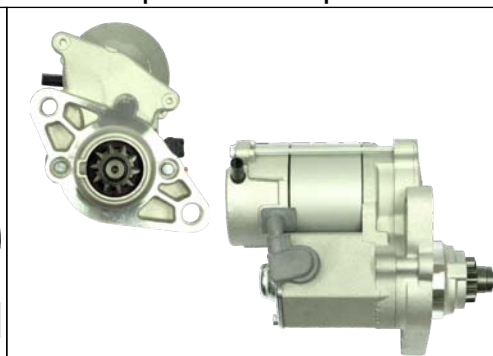

A4094

Cross: Magneti Marelli 63377029, 063377029010
Denso 101210-1421, **Fiat** 51855875
Size A 41, **Size B** 65, **Size C** 56, **Voltage** 12, **Amp.** 120
For: FIAT

ARE3079

Cross: Valeo
Cargo 235551, 238202, **Mobiletron** VR-H2009-128
Voltage 12
For: Valeo TA000A57301, AF111393, TA000A56901, TA000A54701, AF111390, TA000A48201, AF111225, AF175476, TA000A61201, TA000A57401, AF111382 ...

S0286

Cross: Bosch 0001260001, 0001260004
Elstock 25-4210, **John Deere** RE526375, RE527400
Size A 89, **Size B** 50, **Power** 4.0, **Voltage** 12,
No./mount. holes 2, **No./mount. holes with thread** 0,
No./teeth (fits into) 11, **rotation** CW
For: JOHN DEERE

Click here to go to our e-shop www.as-pl.com

We have expanded our product offering :

S0287

Cross: Bosch 0001367025, 0001359030, 0001359085
Elstock 25-0320, Lucas LRS01063, Volvo 240840
Size A 88, **Size B** 47, **Power** 3.0, **Voltage** 12,
No./mount. holes 2, **No./mount. holes with thread** 0,
No./teeth (fits into) 11, rotation CW
For: VOLVO BM

S6049

Cross: Denso
Cargo 113169, Delco DRS0601, Denso 228000-1690
Size A 55, **Size B** 33, **Power** 2.2, **Voltage** 12,
No./mount. holes 2, **No./mount. holes with thread** 1,
No./teeth 10, **No./teeth (fits into)** 9, 10, rotation CW
For: LEXUS, TOYOTA