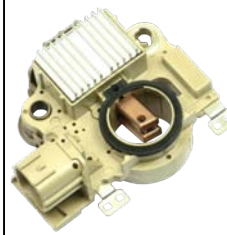

We have expanded our product offering :

A4092

Cross: Magneti Marelli 63321011, 63305403
Bosch 0120489134, 0120489135, 0120489170
Size A 59, **Size B** 16, **Size C** 49, **Voltage** 12, **Amp.** 55
For: FIAT, IVECO, LANCIA, SEAT

A6096

Cross: Denso 104210-5140
Hc Parts CA2036IR, **Delco** DRA0598, **Elstock** 28-5784
Size A 26.5, **Size B** 60, **Size C** 74, **Voltage** 12, **Amp.** 100
For: TOYOTA

ARE5086

Cross: Mitsubishi
Voltage 12
For: Mitsubishi A2TB8691

A4093

Cross: Magneti Marelli 63377020, 063377020010
Delco DRA4244, **Denso** 101210-1130, 101210-1131
Size A 41, **Size B** 65, **Size C** 56, **Voltage** 12, **Amp.** 90
For: ALFA ROMEO, FIAT, LANCIA, OPEL, SUZUKI, VAUXHALL

S0285

Cross: Bosch 0001260025, 0001260026
Cargo 113570, **Delco** DRS0569, **Elstock** 25-4033
Size A 89, **Size B** 48.5, **Power** 4.2, **Voltage** 12,
No./mount. holes 3, **No./mount. holes with thread** 0,
No./teeth (fits into) 11, **rotation** CW
For: VALTRA