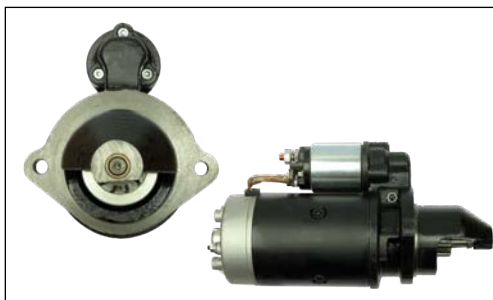

We have expanded our product offering :

S0287

Cross: Bosch 0001367025, 0001359030, 0001359085
Elstock 25-0320, Lucas LRS01063, Volvo 240840
Size A 88, **Size B** 47, **Power** 3.0, **Voltage** 12,
No./mount. holes 2, **No./mount. holes with thread** 0,
No./teeth (fits into) 11, rotation CW
For: VOLVO BM