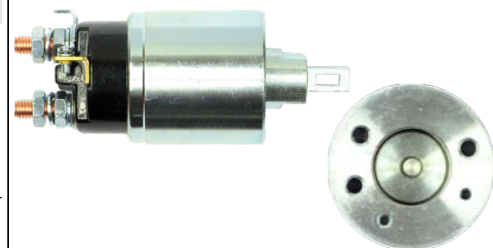

SS2026

Cross: Hitachi
Voltage 12, **B+** M8, **Coil bolt** M8
For: Hitachi S13118, S13118A