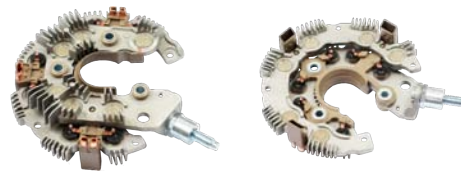

We have expanded our product offering :

ABH2003

Cross: Hitachi L150-43301
CARGO 133327, ISUZU 8-94223965-0
Voltage. 12
For: Hitachi LR150206, LR155133E, LR160147E, LR160146B, LR150212B, LR16096B, LR150201, LR16092C, LR150202, LR150136C, LR16067B ...

ARC6066

Cross: Denso
MOBILETRON RN-67, AS UD10918ARC
B+ 44.4, **B+thread** M8, **O.D.** 134, **Diode Amp.** 50, **Diodes** 12
For: Denso 1042106270, 1042106182, 1042106181, 1042106220, 1042106180, 1042106340, 1042106670

ARE3109

Cross: Valeo 593135
MOBILETRON VR-PR7736
Voltage 12
For: Valeo A13N234, A13N259, A13N285

AR1007

Cross: Delco
AS UD01196AR
O.D. 99, **Shaft L.** 149, **Thread** M17-1.5
For: Delco 96206871

ARE0160

Cross: Bosch F00M144191, F00M1441913VT
TRANSPO IB314, IB696, AS UD01012ARE
Voltage 12
For: Bosch 0124425007, 0124425008, 0124425030, 0124425031, 0124425032, 0124425035, 0124425049, 0124425063, 0124425064, 0124425105, 0124525072 ...

ARE9052

Cross: Ssang Yong
AES A241007
Voltage 12
For: Ssang Yong 6651540102

AR3021

Cross: Valeo
AS UD01187AR, UD01104AR, RS 1166-023RS
O.D. 89.5, **Shaft L.** 149, **Thread** M17-1.5
For: Valeo A13N234

ARE2072