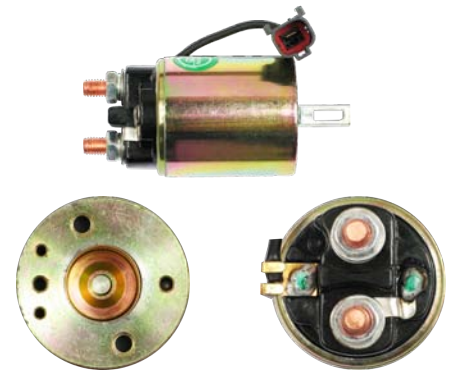

ARE3109

Cross: Valeo 593135
MOBILETRON VR-PR7736
Voltage 12
For: Valeo A13N234, A13N259, A13N285

AR1007

Cross: Delco
AS UD01196AR
O.D. 99, **Shaft L.** 149, **Thread** M17-1.5
For: Delco 96206871

ARE0160

Cross: Bosch F00M144191, F00M1441913VT
TRANSPO IB314, IB696, AS UD01012ARE
Voltage 12
For: Bosch 0124425007, 0124425008, 0124425030, 0124425031, 0124425032, 0124425035, 0124425049, 0124425063, 0124425064, 0124425105, 0124525072 ...

ARE3108

Cross: Valeo
MOBILETRON VR-V3530, AS UD10926ARE
Voltage 12
For: Valeo 2612741, 2607372, 2608483, Hyundai / Kia 373002B500, 373002E400, 373002B300

SBR0038

Cross: Bosch 2005825099
CARGO 132220, **SCANIA** 192954, **VOLVO** 11991472
For: Bosch 0001410037, 0001415008, 0001417042, 0001417043, 9000084012

Click here to go to our e-shop www.as-pl.com

We have expanded our product offering :

SS0150

Cross: Bosch 0331303081, 0331303079

CARGO 132264

Voltage 12, **B+** M8, **Coil bolt** M8

For: Bosch 0001108023, 0001108075, 0001110079, B00111266, B001117275

SS0153

Cross: Bosch 0331303072, 0331303106

CARGO 136369, **WAI** 66-9168

Voltage 12, **B+** M8, **Coil bolt** M8

For: Bosch 0001108051, 0001108143, 0001110003, 0001110026, 0001110089, 0001110095, 0001110114, 0001108022