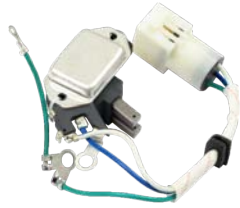

We have expanded our product offering :

ABH2003

Cross: Hitachi L150-43301
CARGO 133327, ISUZU 8-94223965-0
Voltage. 12
For: Hitachi LR150206, LR155133E, LR160147E, LR160146B, LR150212B, LR16096B, LR150201, LR16092C, LR150202, LR150136C, LR16067B ...

ARC6066

Cross: Denso
MOBILETRON RN-67, AS UD10918ARC
B+ 44.4, **B+thread** M8, **O.D.** 134, **Diode Amp.** 50, **Diodes** 12
For: Denso 1042106270, 1042106182, 1042106181, 1042106220, 1042106180, 1042106340, 1042106670

ARE3109

Cross: Valeo 593135
MOBILETRON VR-PR7736
Voltage 12
For: Valeo A13N234, A13N259, A13N285

AR1007

Cross: Delco
AS UD01196AR
O.D. 99, **Shaft L.** 149, **Thread** M17-1.5
For: Delco 96206871

ARE0160

Cross: Bosch F00M144191, F00M1441913VT
TRANSPO IB314, IB696, AS UD01012ARE
Voltage 12
For: Bosch 0124425007, 0124425008, 0124425030, 0124425031, 0124425032, 0124425035, 0124425049, 0124425063, 0124425064, 0124425105, 0124525072 ...

ARE3108

Cross: Valeo
MOBILETRON VR-V3530, AS UD10926ARE
Voltage 12
For: Valeo 2612741, 2607372, 2608483, Hyundai / Kia 373002B500, 373002E400, 373002B300

SBR0038

Cross: Bosch 2005825099
CARGO 132220, **SCANIA** 192954, **VOLVO** 11991472
For: Bosch 0001410037, 0001415008, 0001417042, 0001417043, 9000084012