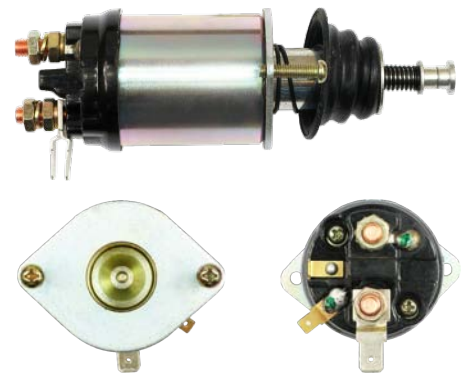

SS4036

Cross: Magneti Marelli

CARGO 134695, **LUCAS** 76917, 76962, 76982, 77110

Voltage 12, **B+** M8, **Coil bolt** M8

For: Lucas 27405B, 25616, 26381D, 27457F, 26381, 27405A, 26269, 26346D, 26269L, 26396, 26381A, 26383, 26383A, 27457D, 26396A, 26269H, 27405 ...